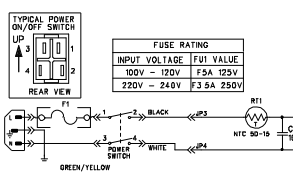

REVISIONS			
REV	DESCRIPTION	DATE	APPROVED

FUSE RATING	
INPUT VOLTAGE	FUI VALUE
100V - 120V	F5A 125V
220V - 240V	F3.5A 250V

POWER TRANSFORMER	
INPUT VOLTAGE	LABEL
100V	DB0 B94
120V	DB0 B94
230V	DB0 B47

NAME	DATE