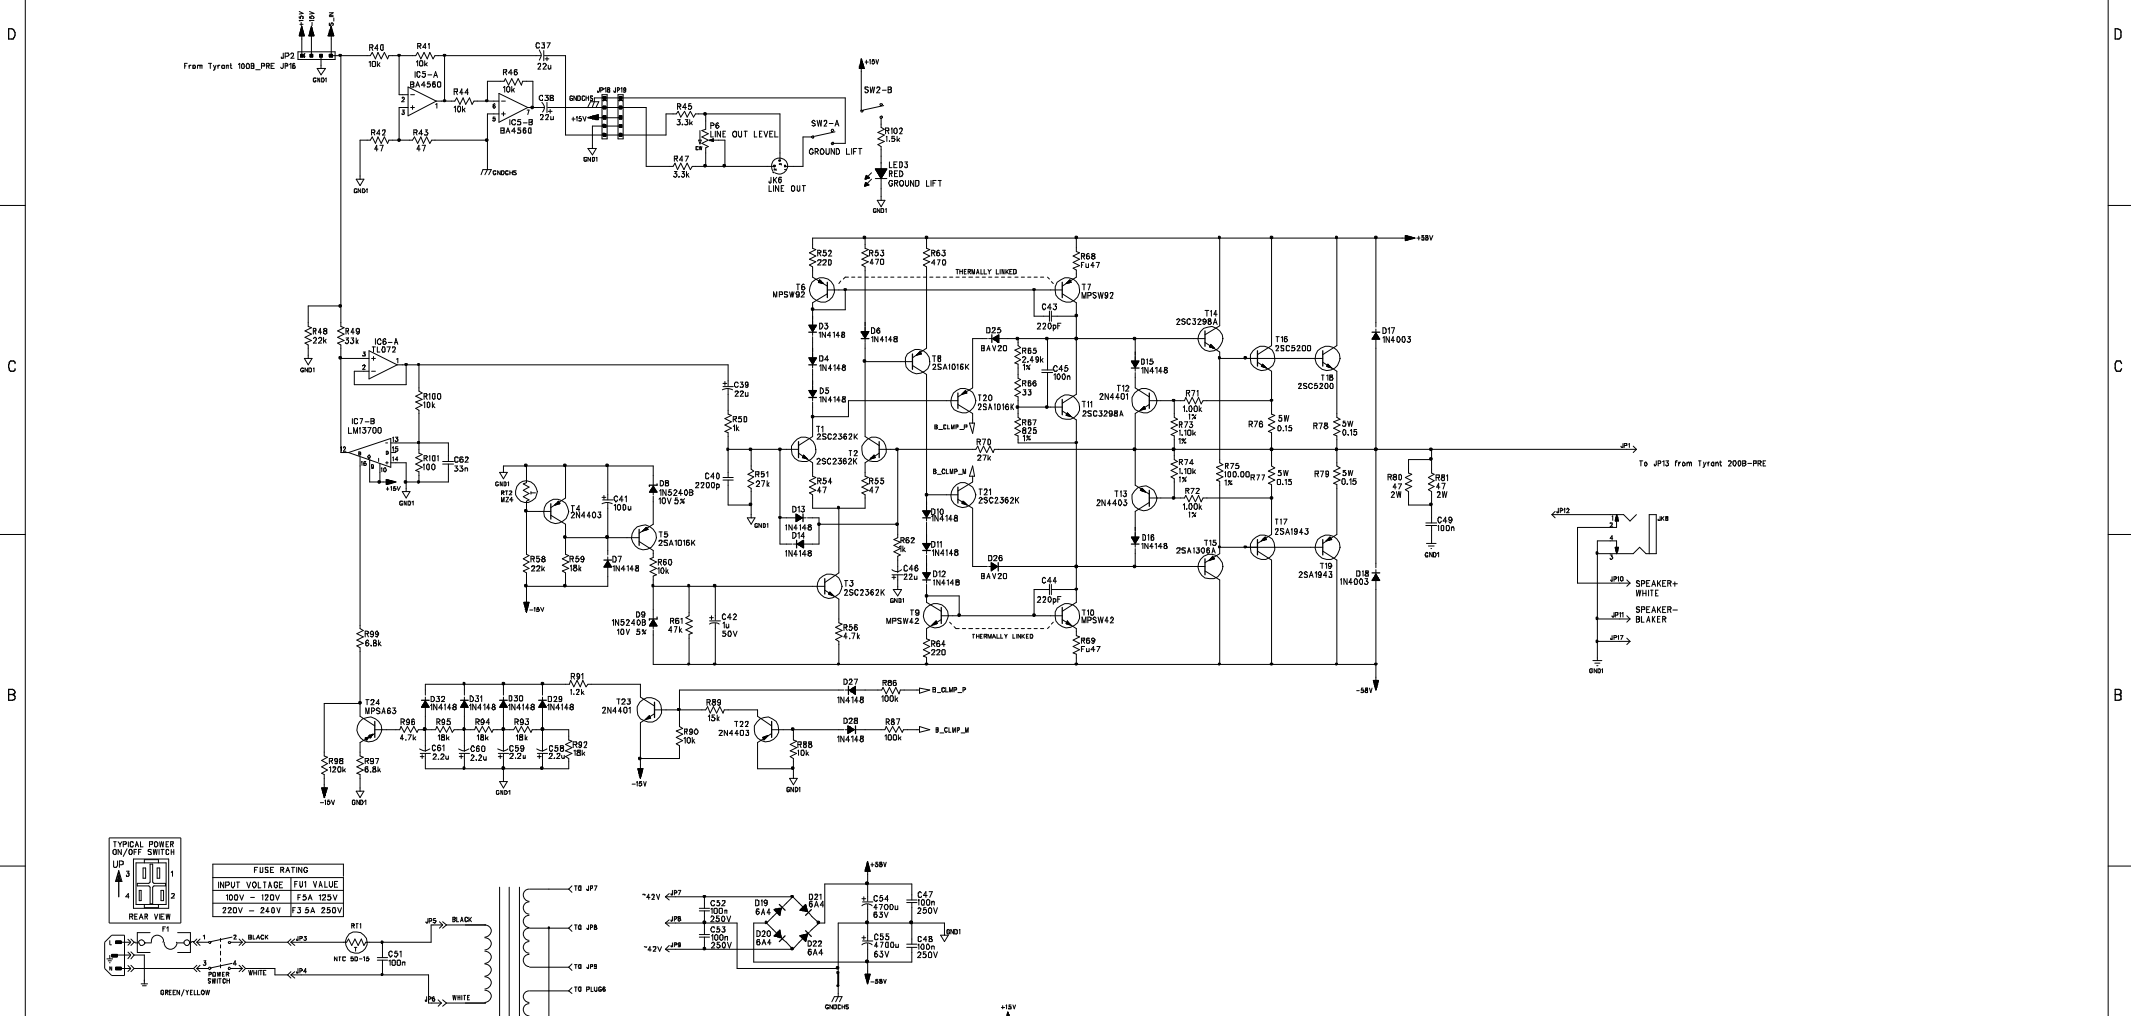

REVISIONS			
REV	DESCRIPTION	DATE	APPROVED

FUSE RATING	
INPUT VOLTAGE	FUI VALUE
100V - 120V	F5A 125V
220V - 240V	F3.5A 250V

POWER TRANSFORMER	
INPUT VOLTAGE	LABEL
100V	DB0 B94
120V	DB0 B94
230V	DB0 B47

NAME	DATE

AXL Musical Instruments
 TITLE: Tyrant 200B_PA

	NAME	DATE	
DRAWN	Jeff Zhang	2006-09-07	REV: 1
CHECKED			
APPROVED			

REVISIONS			
REV	DESCRIPTION	DATE	APPROVED

AXLO AXL Musical Instruments

TITLE:		Tyrant 200B_PRE	
DRAWN	NAME	DATE	REV:
CHECKED	Jeff Zhong	2006-09-07	1
APPROVED	D		