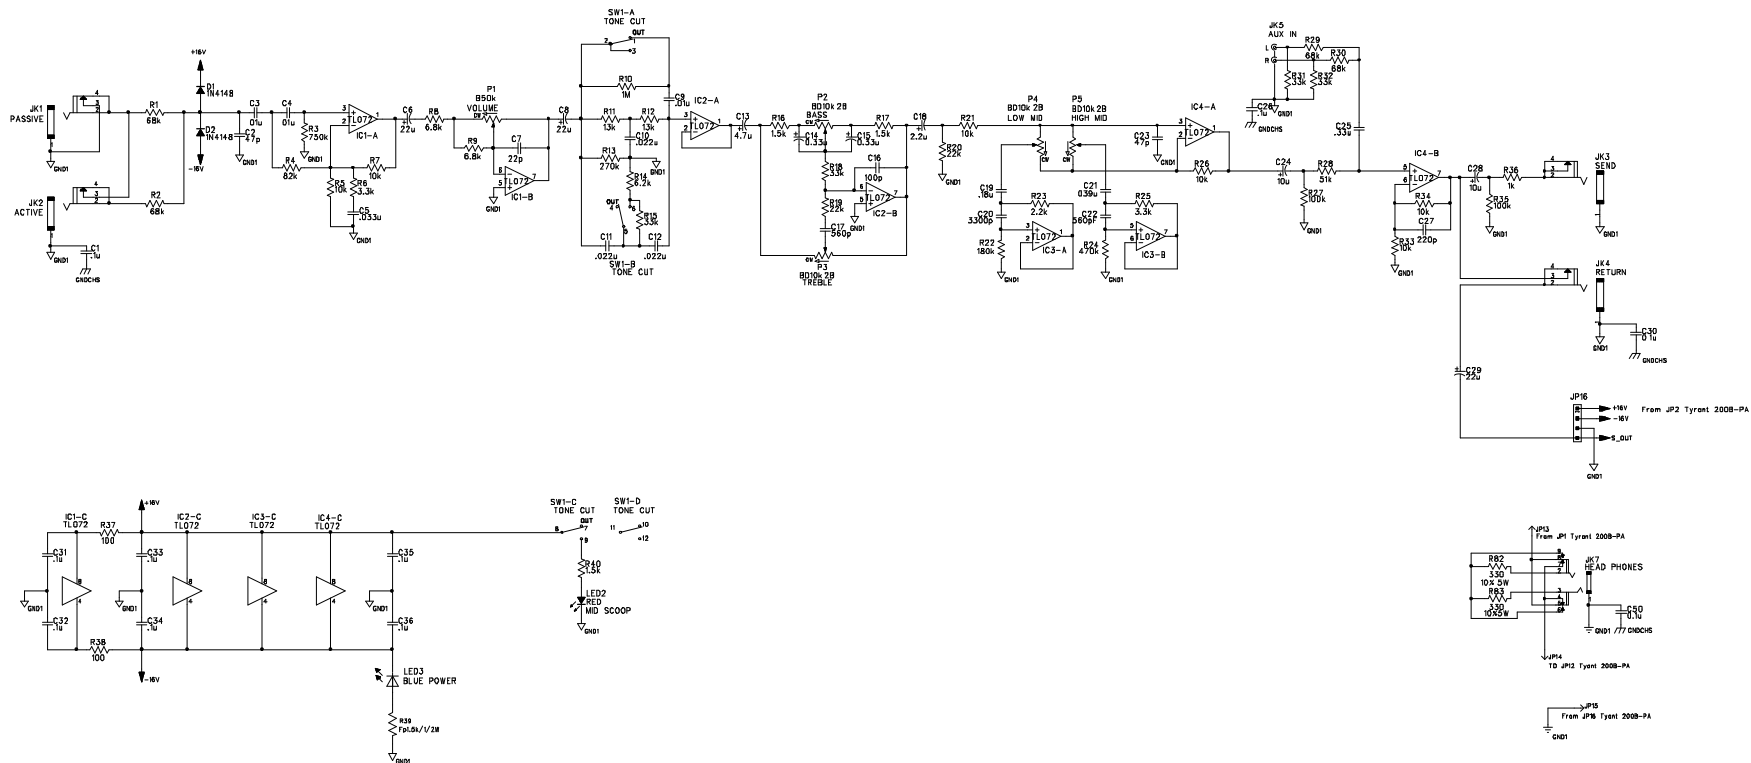

REVISIONS			
REV	DESCRIPTION	DATE	APPROVED

FUSE RATING	
INPUT VOLTAGE	FUI VALUE
100V - 120V	F5A 125V
220V - 240V	F3.5A 250V

POWER TRANSFORMER	
INPUT VOLTAGE	LABEL
100V	DB0 B94
120V	DB0 B94
230V	DB0 B47

NAME	DATE

AXL Musical Instruments
 TITLE: Tyrant 200B_PA

	NAME	DATE	
DRAWN	Jeff Zhang	2006-09-07	REV: 1
CHECKED			
APPROVED			

REVISIONS			
REV	DESCRIPTION	DATE	APPROVED

AXLO AXL Musical Instruments

TITLE:		Tyrant 200B_PRE	
DRAWN	NAME	DATE	REV:
CHECKED	Jeff Zhong	2006-09-07	1
APPROVED	D		