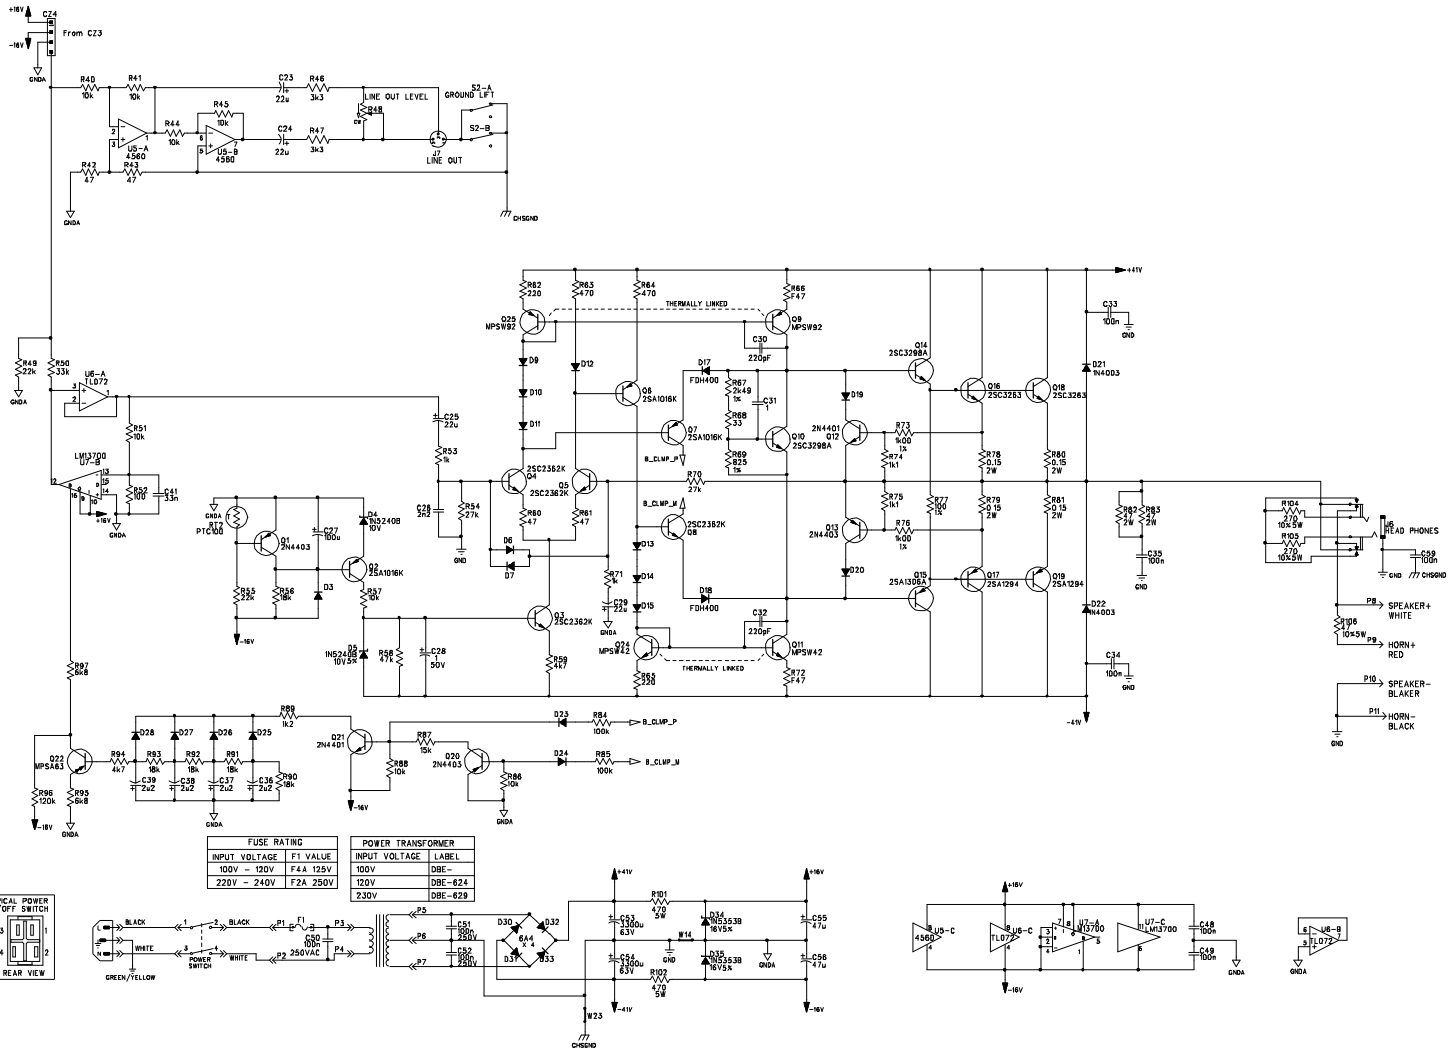

REVISIONS			
REV	DESCRIPTION	DATE	APPROVED

AXLO® AXL Musical Instruments
TITLE: Tyrant 100B_PWR1

NAME	DATE	SIZE	DRAWING NUMBER	REV:
DRAWN	2005-06-20	D	TA 032007501	1
CHECKED				
APPROVED