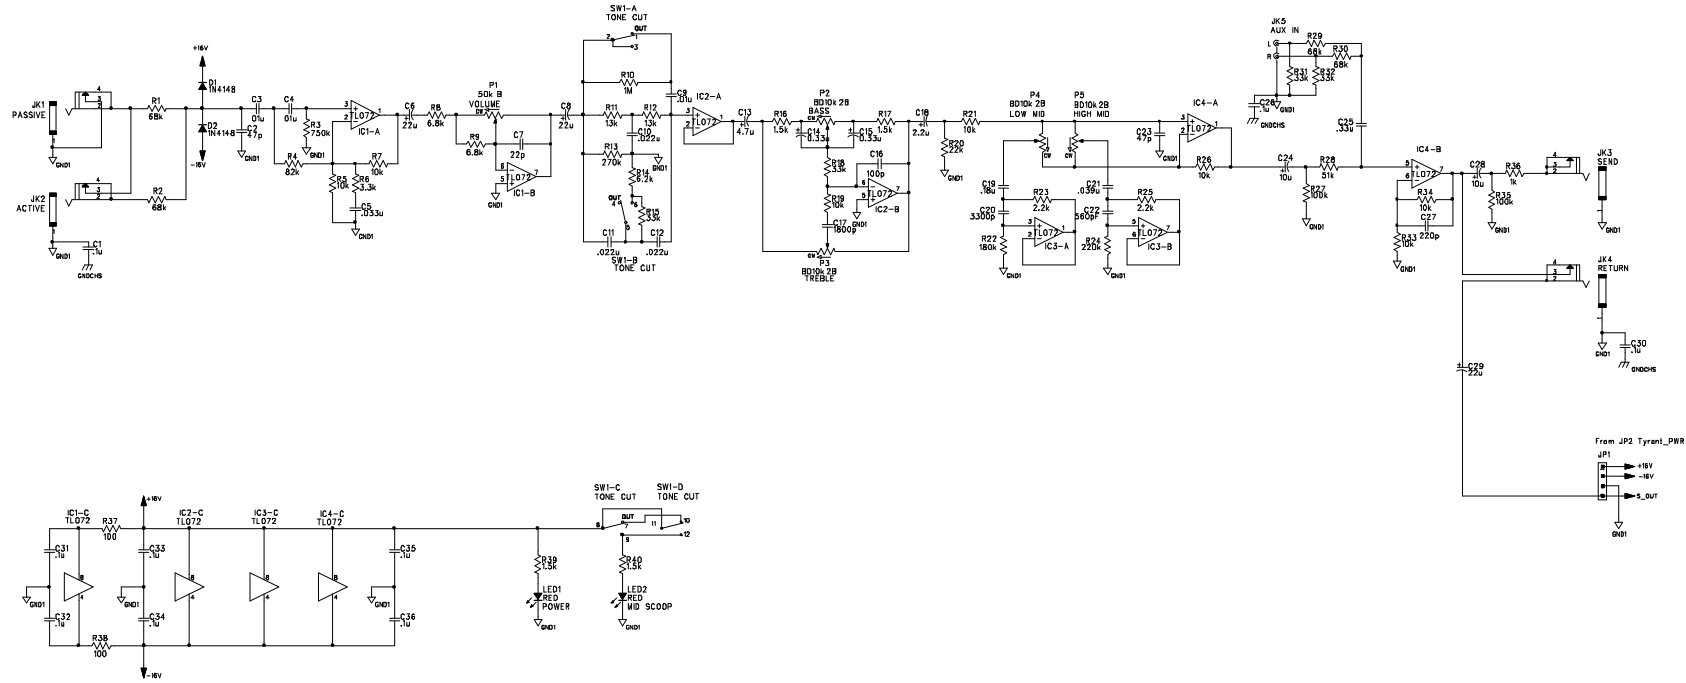

REVISIONS			
REV	DESCRIPTION	DATE	APPROVED

AXLO AXL Musical Instruments

TITLE: Tyrant 100B_PRE

DRAWN	NAME	DATE	SIZE	DRAWING NUMBER	REV:
CHECKED		2005-11-04	D	TA 032007501	2
APPROVED					

SHEET: 1 OF 2

REVISIONS			
REV	DESCRIPTION	DATE	APPROVED

FUSE RATING		POWER TRANSFORMER	
INPUT VOLTAGE	F1 VALUE	INPUT VOLTAGE	LABEL
100V - 120V	F4A 125V	100V	DBE-
220V - 240V	F2A 250V	120V	DBE-624
		230V	DBE-629

AXLO[®] AXL Musical Instruments
 TITLE: Tyrant 100B_PWR1

NAME	DATE	SIZE	DRAWING NUMBER	REV:
DRAWN	2005-06-20	D	TA 032007501	1
CHECKED				
APPROVED				