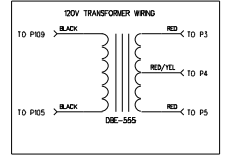

REVISIONS			
REV.	DESCRIPTION	DATE	APPROVED

TA 035006702

F1 FUSE USAGE TABLE			
100V	120-120V	220-230V	240V
F4A	F3.5A	F2A	F2A
250V	250V	250V	250V

AXL Musical Instruments

Rapture 70R

NAME	DATE
CHECKED	20-06-2005
APPROVED	

TITLE: Rapture 70R

SIZE: D DRAWING NUMBER: TA 032006701

REV: A

SHEET: 1 OF 1