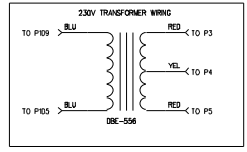

REVISIONS			
REV.	DESCRIPTION	DATE	APPROVED

TA 035006702

F1 FUSE USAGE TABLE			
100V	120-120V	220-230V	240V
F4A	F3.5A	F2A	F2A
250V	250V	250V	250V

AXL Musical Instruments

Rapture 70R

NAME	DATE
CHECKED	20-06-2005
APPROVED	

TITLE: Rapture 70R

SIZE: D DRAWING NUMBER: TA 032006701

REV: A

SHEET: 1 OF 1