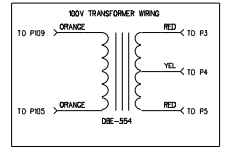

REVISIONS			
REV.	DESCRIPTION	DATE	APPROVED

TA 035006702

F1 FUSE USAGE TABLE			
100V	120-120V	220-230V	240V
F4A	F3.5A	F2A	F2A
250V	250V	250V	250V

AXL Musical Instruments

Rapture 70R

NAME	DATE
CHECKED	20-06-2005
APPROVED	

TITLE: Rapture 70R

SIZE: D DRAWING NUMBER: TA 032006701

REV: A

SHEET: 1 OF 1