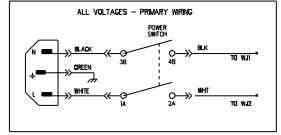

REVISIONS			
REV.	DESCRIPTION	DATE	APPROVED

TA 035006702

F1 FUSE USAGE TABLE			
100V	120-120V	220-230V	240V
F4A	F3.5A	F2A	F2A
250V	250V	250V	250V

AXL Musical Instruments

Rapture 70R

NAME	DATE
CHECKED	20-06-2005
APPROVED	