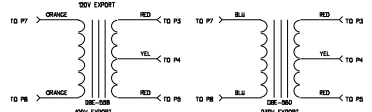

REVISIONS			
REV.	DESCRIPTION	DATE	APPROVED

TA 035008901

MODELS:	F1 VALUE
100-120V	125V F4A
220-240V	250V F3A

AXL Musical Instruments

TITLE: Rapture 150R

NAME	DATE
	20-06-2005
DRAWN	
CHECKED	
APPROVED	

SIZE: D	DRAWING NUMBER: TA 032006901	REV: A
---------	------------------------------	--------