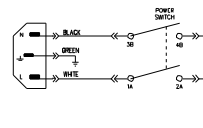

REVISIONS			
REV.	DESCRIPTION	DATE	APPROVED

TA 035008901

MODELS:	F1 VALUE
100-120V	125V F4A
220-240V	250V F3A

AXL Musical Instruments

TITLE: Rapture 150R

NAME	DATE
	20-06-2005
DRAWN	
CHECKED	
APPROVED	

SIZE: D	DRAWING NUMBER: TA 032006901	REV: A
---------	------------------------------	--------