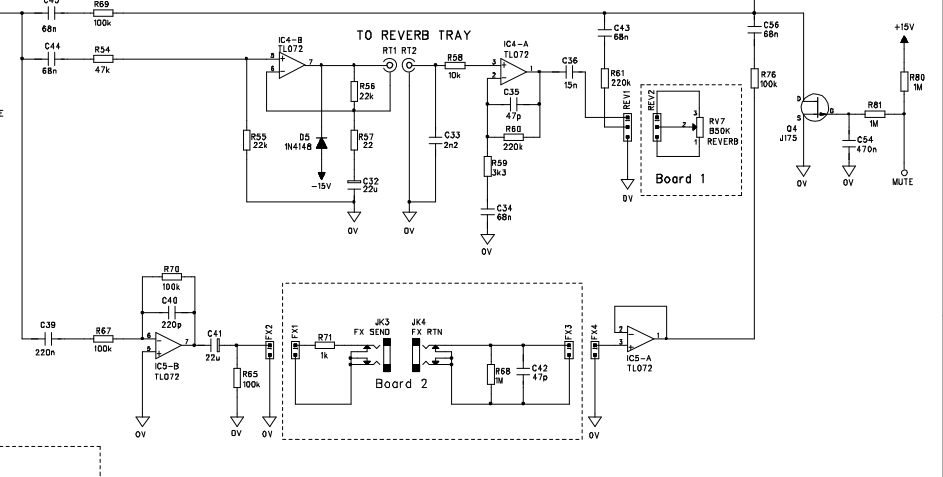

REVISIONS			
REV	DESCRIPTION	DATE	APPROVED

MODELS:	Main Fuse VALUE
120V	T3A / 250V
230V	T1A / 250V

MODELS:	HT Fuse VALUE
120V	T1A / 250V
230V	T500mA / 250V

AXL Musical Instruments

TITLE: AKITA 20

DRAWN	DATE	SIZE	DRAWING NUMBER	REV
CHECKED	2006-03-01	D	TA 032009301	1
APPROVED				

NOTES: (UNLESS OTHERWISE NOTED)

SHEET: 1 OF 1