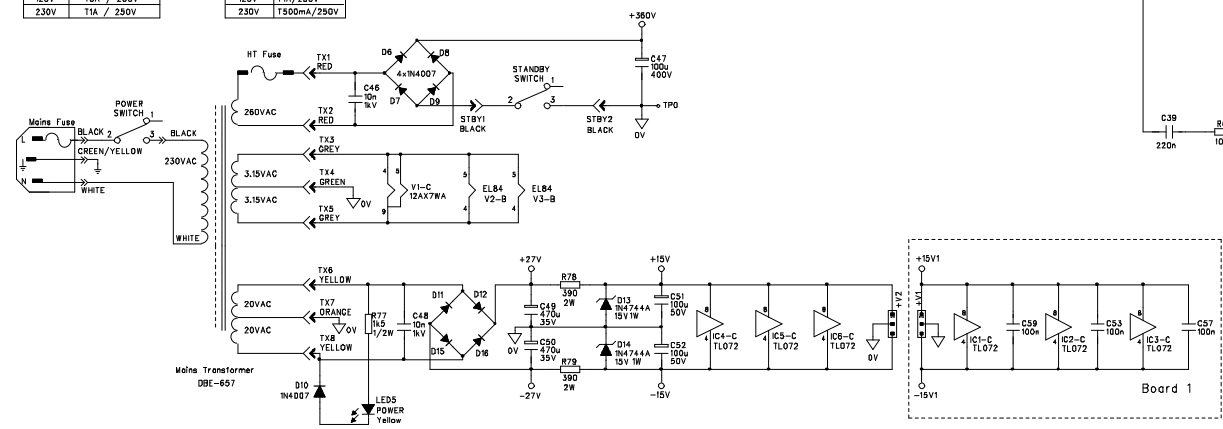

REVISIONS			
REV	DESCRIPTION	DATE	APPROVED

MODELS:	Main Fuse VALUE
120V	T3A / 250V
230V	T1A / 250V

MODELS:	HT Fuse VALUE
120V	T1A / 250V
230V	T500mA / 250V

AXL Musical Instruments

TITLE: AKITA 20

DRAWN	DATE	SIZE	DRAWING NUMBER	REV
CHECKED	2006-03-01	D	TA 032009301	1
APPROVED				

NOTES: (UNLESS OTHERWISE NOTED)

SHEET: 1 OF 1