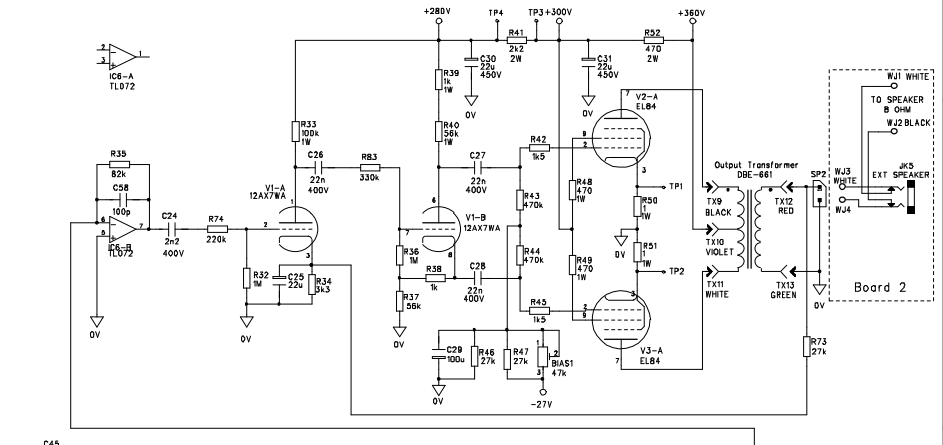

REVISIONS			
REV	DESCRIPTION	DATE	APPROVED

MODELS:	Main Fuse VALUE
120V	T3A / 250V
230V	T1A / 250V

MODELS:	HT Fuse VALUE
120V	T1A / 250V
230V	T500mA / 250V

AXL Musical Instruments

TITLE: AKITA 20

DRAWN	DATE	SIZE	DRAWING NUMBER	REV
CHECKED	2006-03-01	D	TA 032009301	1
APPROVED				