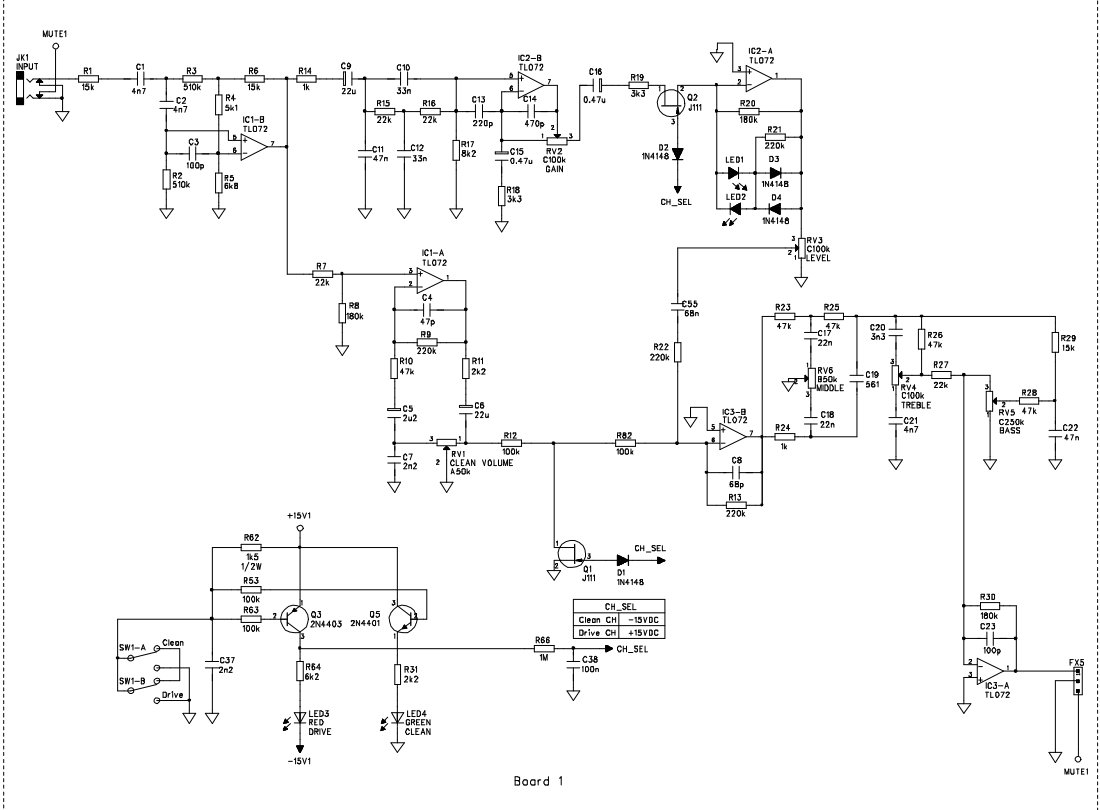

REVISIONS			
REV	DESCRIPTION	DATE	APPROVED

MODELS:	Main Fuse VALUE
120V	T3A / 250V
230V	T1A / 250V

MODELS:	HT Fuse VALUE
120V	T1A / 250V
230V	T500mA / 250V

AXL Musical Instruments

TITLE: AKITA 20

DRAWN	DATE	SIZE	DRAWING NUMBER	REV
CHECKED	2006-03-01	D	TA 032009301	1
APPROVED				

NOTES: (UNLESS OTHERWISE NOTED)

SHEET: 1 OF 1